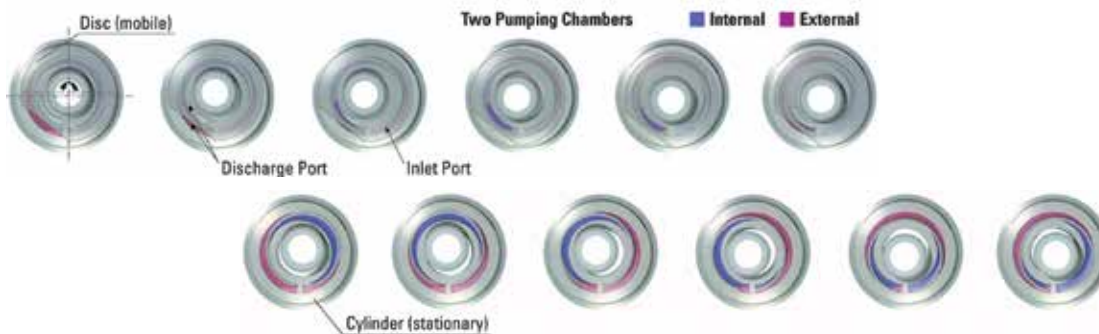

Options:

- Bellows Monitoring System (BMS)
- ISO PN 20 flanges / ANSI150 flanges
- ISO PN 16 flanges
- Heating Jacket

Model	Max Speed	Max. Flow Rate	Max. Diff. Pressure
SLC1	1000 rpm	1 m³/h (4.4 GPM)	16 bar (232 psi)
SLC2	1000 rpm	2 m³/h (8.8 GPM)	10 bar (145 psi)
SLC3	1000 rpm	3 m³/h (13.2 gpm)	6 bar (87 psi)
SLC4	750 rpm	4 m³/h (17.6 gpm)	10 bar (145 psi)
SLC8	750 rpm	8 m³/h (35.2 gpm)	6 bar (87 psi)